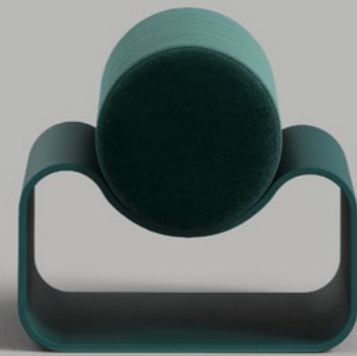

CAPSULES SERIES

Capsules is a furniture series based on the evolution of the geometric form of a capsule, which consists of a cylinder with two hemispherical ends. Playing with the positive and negative space of its shape, the collection becomes an exploration of rounded and organic shapes.

The design of this series is open to being produced in various materials. As a base, we've chosen solid wood, lacquered MDF and alabaster, but the series lends itself to other materials upon request. If you would like to explore different materials with us, please send us an email.

Ottoman Plywood Base

Ottoman Metal Base

DIMENSIONS

Length	46 cm
Height	46 cm
Width	70 cm

DIMENSIONS

Length	46 cm
Height	46 cm
Width	70 cm

PRICE

Plywood Base	750 €
Set: Chaise + Ottoman	2400 €

PRICE

Metal Base	1200 €
Set: Chaise + Ottoman	4500 €