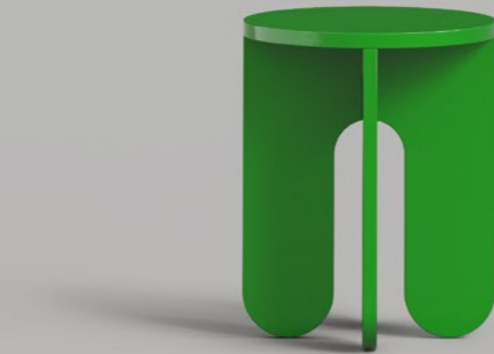

Lounge Chair

**Stool
Side Table**

Coffee Table

Dining Table

DIMENSIONS
Seating Height 40 cm
Total Height 90 cm
Width 52 cm
Depth 60 cm
Material Thickness 3 cm

PRICE
Solid Wood 1400 €

DIMENSIONS
Total Height 45 cm
Width 38 cm
Depth 38 cm
Material Thickness 1,9 cm

PRICE
Solid Wood 600 €
Lacquered MDF 500 €
Alabaster 950 €

DIMENSIONS
Total Height 30 cm
Diameter 60 cm
Material Thickness 2,5 cm

PRICE
Solid Wood 850 €
Lacquered MDF 750 €

DIMENSIONS
Total Height 74 cm
Length 160 cm
Width 80 cm
Material Thickness 2,5 cm

PRICE
Solid Wood 2600 €
Lacquered MDF 2100 €