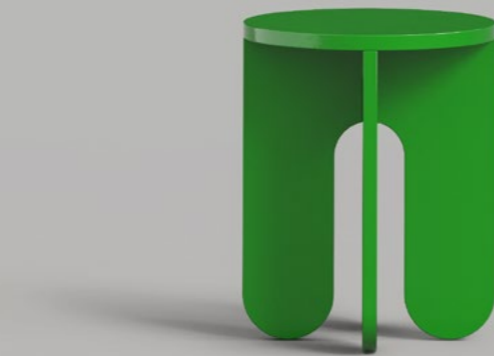

LA PEPINO SERIES

La Pepino is a collection of only seating, which consists of the repetition of cylindrical cushions, supported by an organically shaped base. Every piece comes entirely upholstered in customizable fabric, and plays with the different points of contact between cushion and body.

Ottoman
Metal Base

DIMENSIONS

Length	46 cm
Height	46 cm
Width	70 cm

DIMENSIONS

Length	46 cm
Height	46 cm
Width	70 cm

PRICE

Plywood Base	750 €
Set: Chaise + Ottoman	2400 €

PRICE

Metal Base	1200 €
Set: Chaise + Ottoman	4500 €

Lounge Chair

Stool Side Table

Coffee Table

Dining Table

DIMENSIONS	
Seating Height	40 cm
Total Height	90 cm
Width	52 cm
Depth	60 cm
Material Thickness	3 cm

PRICE	
Solid Wood	1400 €

DIMENSIONS	
Total Height	45 cm
Width	38 cm
Depth	38 cm
Material Thickness	1,9 cm

PRICE	
Solid Wood	600 €
Lacquered MDF	500 €
Alabaster	950 €

DIMENSIONS	
Total Height	30 cm
Diameter	60 cm
Material Thickness	2,5 cm