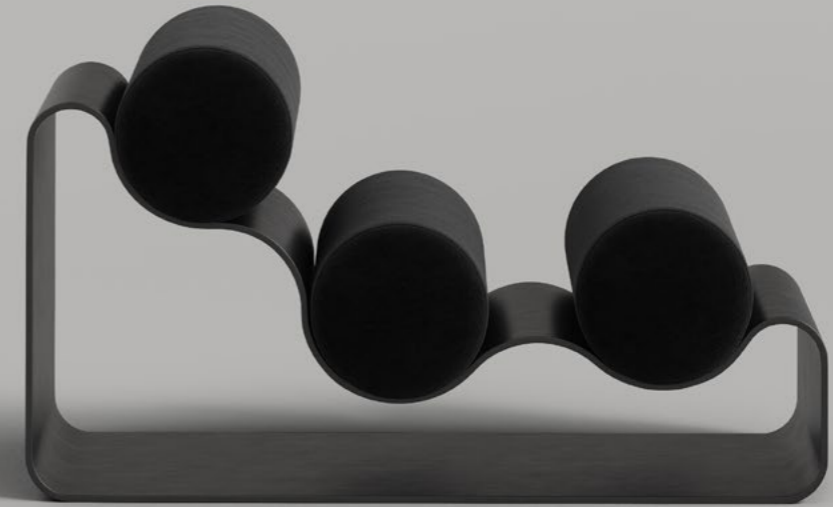

LA PEPINO SERIES

La Pepino is a collection of only seating, which consists of the repetition of cylindrical cushions, supported by an organically shaped base. Every piece comes entirely upholstered in customizable fabric, and plays with the different points of contact between cushion and body.

The latest addition to the series is a metal framed chaise and ottoman, which is visually lighter than its plywood counterpart. In this variation only the cushions are upholstered, and depending on the chosen fabric, it becomes suitable for outdoor seating.

Bench

DIMENSIONS

Length	140 cm
Height	46 cm
Width	60 cm

PRICE

Plywood Base	1500 €
--------------	--------

Daybed

DIMENSIONS

Length	210 cm
Height	46 cm
Width	70 cm

PRICE

Plywood Base	3000 €
--------------	--------

Chaise Plywood Base

DIMENSIONS

Length	112 cm
Height	60 cm
Width	70 cm

PRICE

Plywood Base	2000 €
Set: Chaise + Ottoman	2400 €

Chaise Metal Base