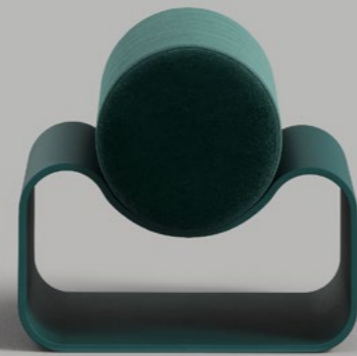

CAPSULES SERIES

Capsules is a furniture series based on the evolution of the geometric form of a capsule, which consists of a cylinder with two hemispherical ends. Playing with the positive and negative space of its shape, the collection becomes an exploration of rounded and organic shapes.

The design of this series is open to being produced in various materials. As a base, we've chosen solid wood, lacquered MDF and alabaster, but the series lends itself to other requested materials.

Ottoman
Plywood Base

Ottoman
Metal Base

DIMENSIONS

Length	46 cm
Height	46 cm
Width	70 cm

DIMENSIONS

Length	46 cm
Height	46 cm
Width	70 cm

PRICE

Plywood Base	750 €
Set: Chaise + Ottoman	2400 €

PRICE

Metal Base	1200 €
Set: Chaise + Ottoman	4500 €