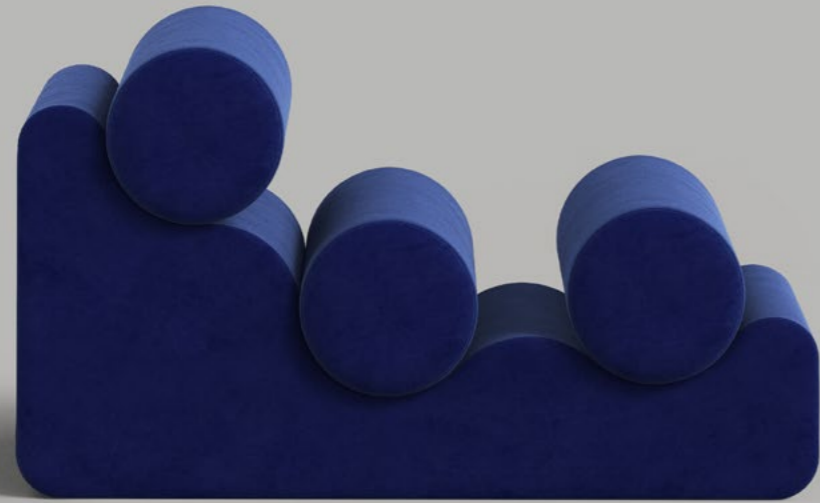

Chaise Plywood Base

DIMENSIONS

Length	112 cm
Height	60 cm
Width	70 cm

PRICE

Plywood Base	2000 €
Set: Chaise + Ottoman	2400 €

Chaise Metal Base

DIMENSIONS

Length	112 cm
Height	60 cm
Width	70 cm

PRICE

Metal Base	3600 €
Set: Chaise + Ottoman	4500 €